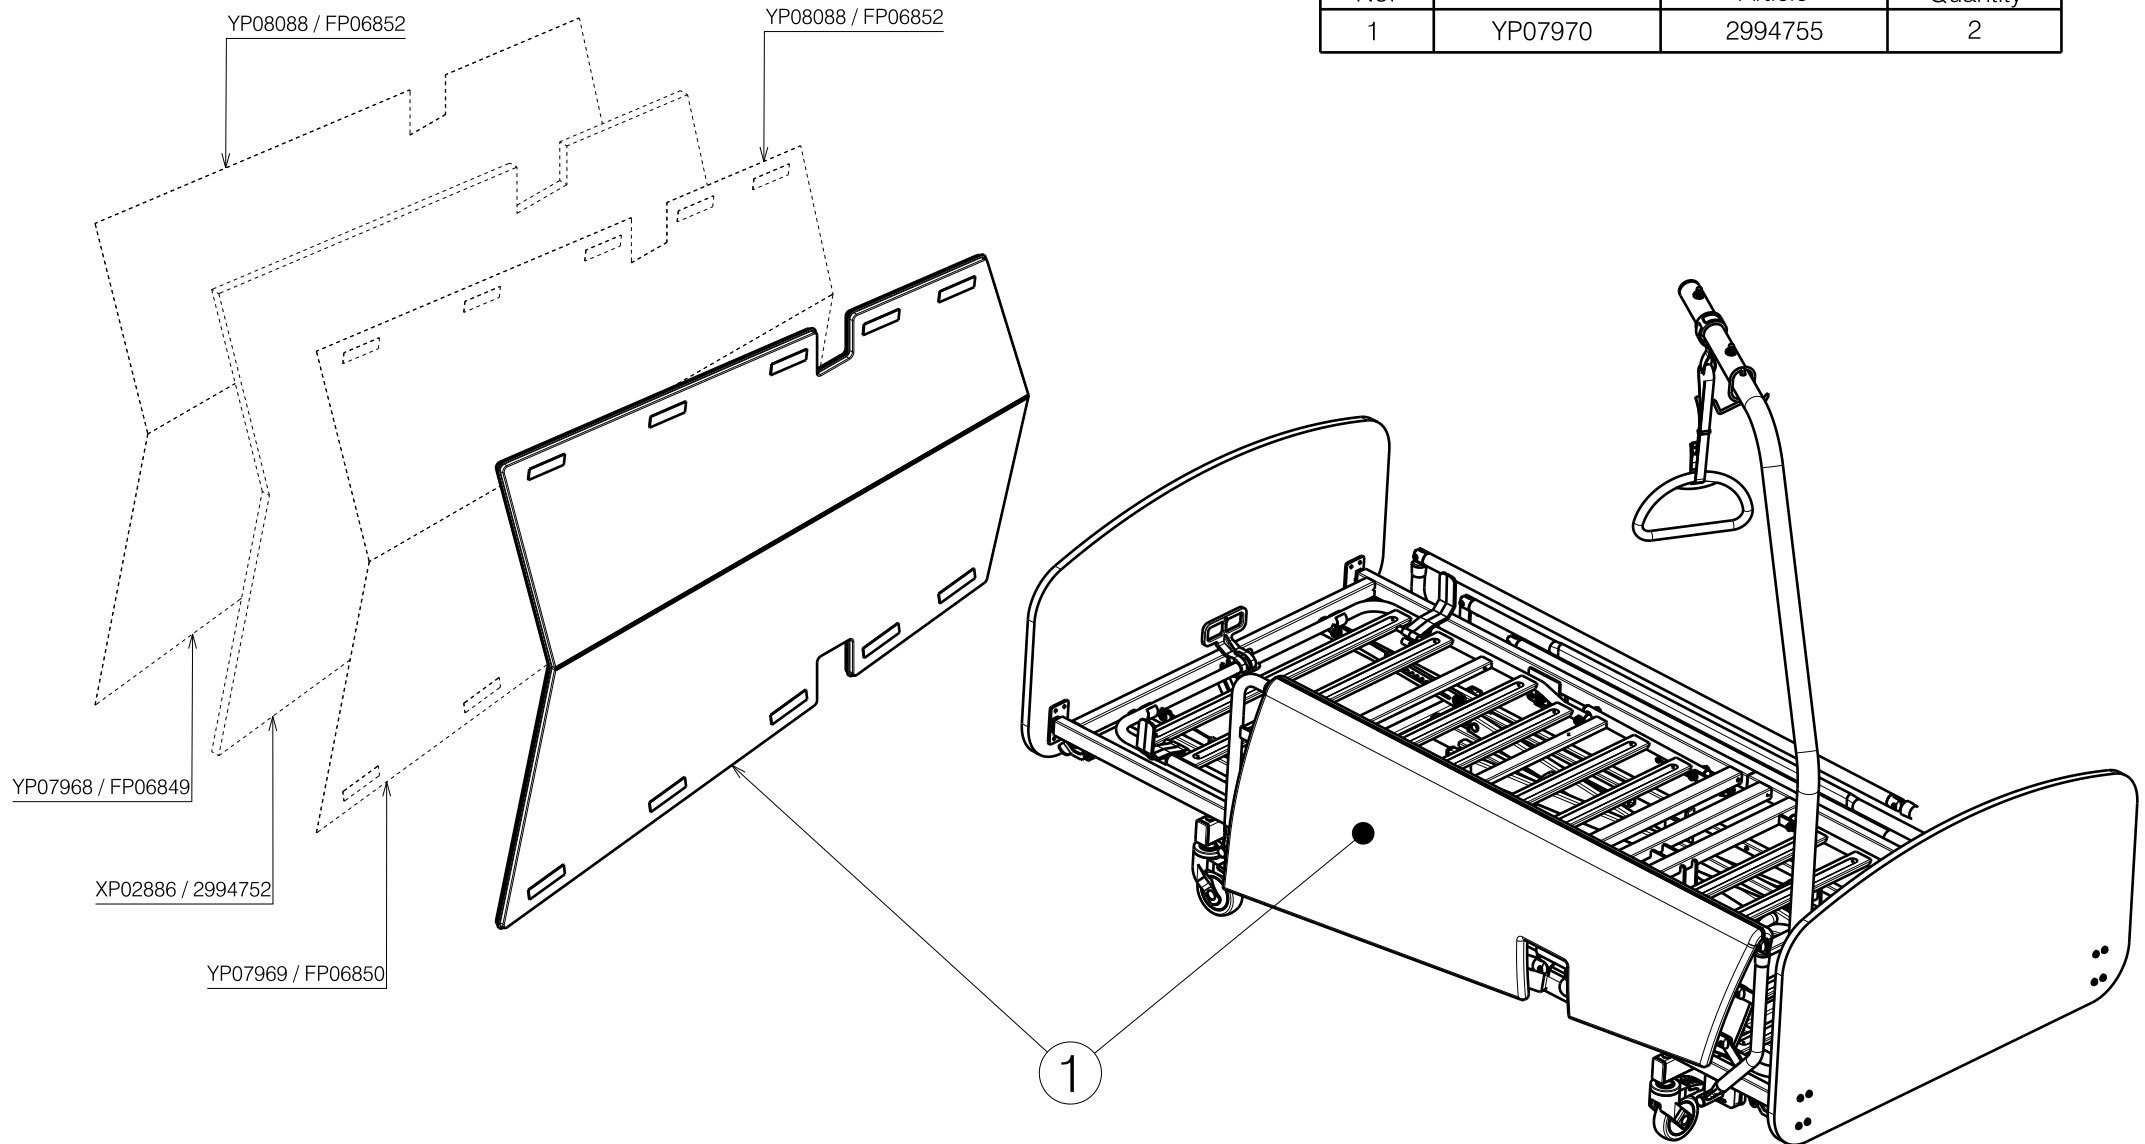

Material			
No.	Plan	Article	Quantity
1	YP07970	2994755	2

YP07968 / FP06849

XP02886 / 2994752

YP07969 / FP06850

YP08088 / FP06852

YP08088 / FP06852

1

EP00496 / A

PROTECTION CUSHION FOR METAL SIDE RAILS / LUNA/ ILLICO				Plan No.
				EP00496/ A
Scale: 1:15	Drafted	Verified	Confirmed	
Date	24/02/2020	25/02/2020	25/02/2020	
Initials	AZ	EB	TK	