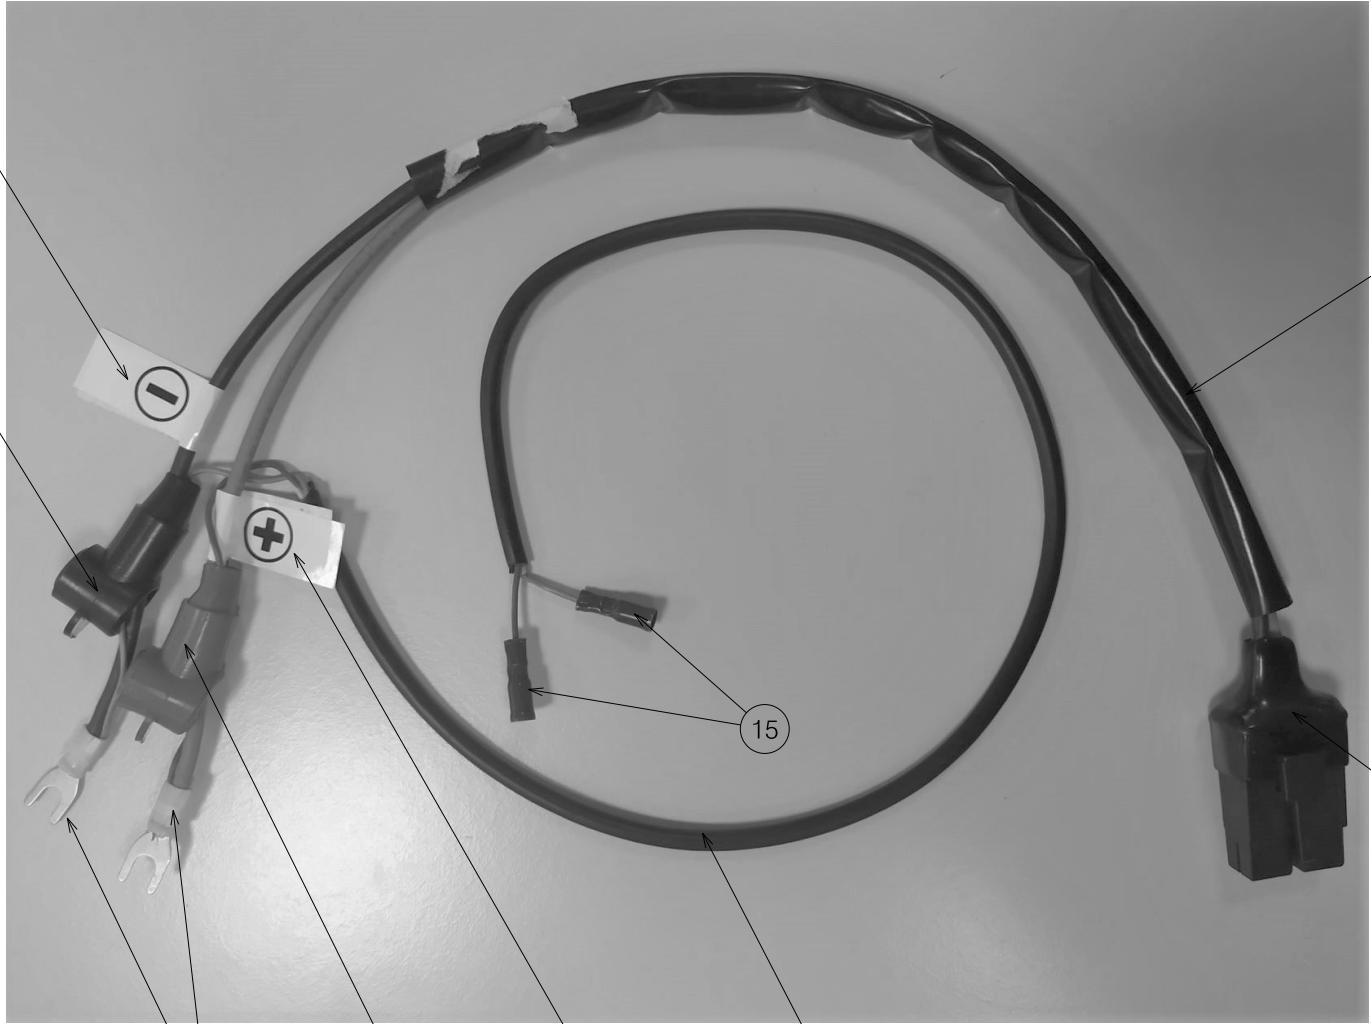

No.	Plan	Article	Quantity
1	---	L000068	0,5
2	---	1910488	1
3	---	1994180	2
4	---	1901731	2
5	---	1007000	2
6	---	1004414	2
7	---	1001680	2
8	---	L000007	2
9	---	L000001	4
10	---	T001009	0,1

Turios Battery Harness Set 2 is used for:  
 Turios with lights and without electrical seat and backrest angle adjustment

TURIOS BATTERY HARNESS SET 2 Sheet 1/2

Scale:	1:1	Drafted	Verified	Confirmed
Date	04/11/2021	04/11/2021	04/11/2021	04/11/2021
Initials	KS	MVG	TK	

---

Plan No.  
E00008120/A

12

3

9

4

12

14

15

13

11

330mm

550mm

800mm